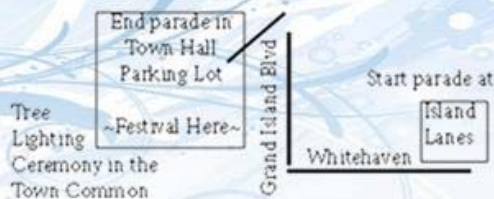

Saturday November 17th

Parade Begins at 5:30pm

Holiday Festival 6:00-8:00pm

COME JOIN THE GRAND ISLAND CHAMBER OF COMMERCE AT THE...
 Light Up the Blvd Electric Parade which will lead to the
 Festival! Vendors, food, hot cocoa and a chance to visit with
 Santa will all be available in the Town Hall Parking lot
 immediately following the parade.

PARADE ROUTE

Lineup locations will be assigned to marchers at either True Value, Creative Leather or Niagara Frontier Publications parking lots. Cars will line up in order at Island Lanes parking lot at 5:00pm.