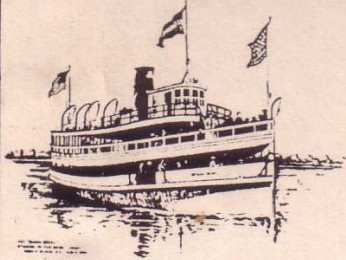

HISTORIC ISLAND PRINTS

THE "OSSIAN BEDELL"
STEAMER TO THE BEDELL HOUSE
GRAND ISLAND, N.Y. - CIRCA 1900

WHITEHAVEN SETTLEMENT AND
SAWMILL - GRAND ISLAND, N.Y. - 1837

BUFFALO LAUNCH CLUB
GRAND ISLAND, N.Y.
CIRCA 1915

High Quality
Reproduction of
Nine Grand Island
Historical Scenes

From Original
Pen & Inks
By ALBION ENDE

"Limited Edition"
(250 of each)

NUMBERED SETS

\$85.00

5 - 18"x14"

3 - 14"x11"

1 - 15"x8"