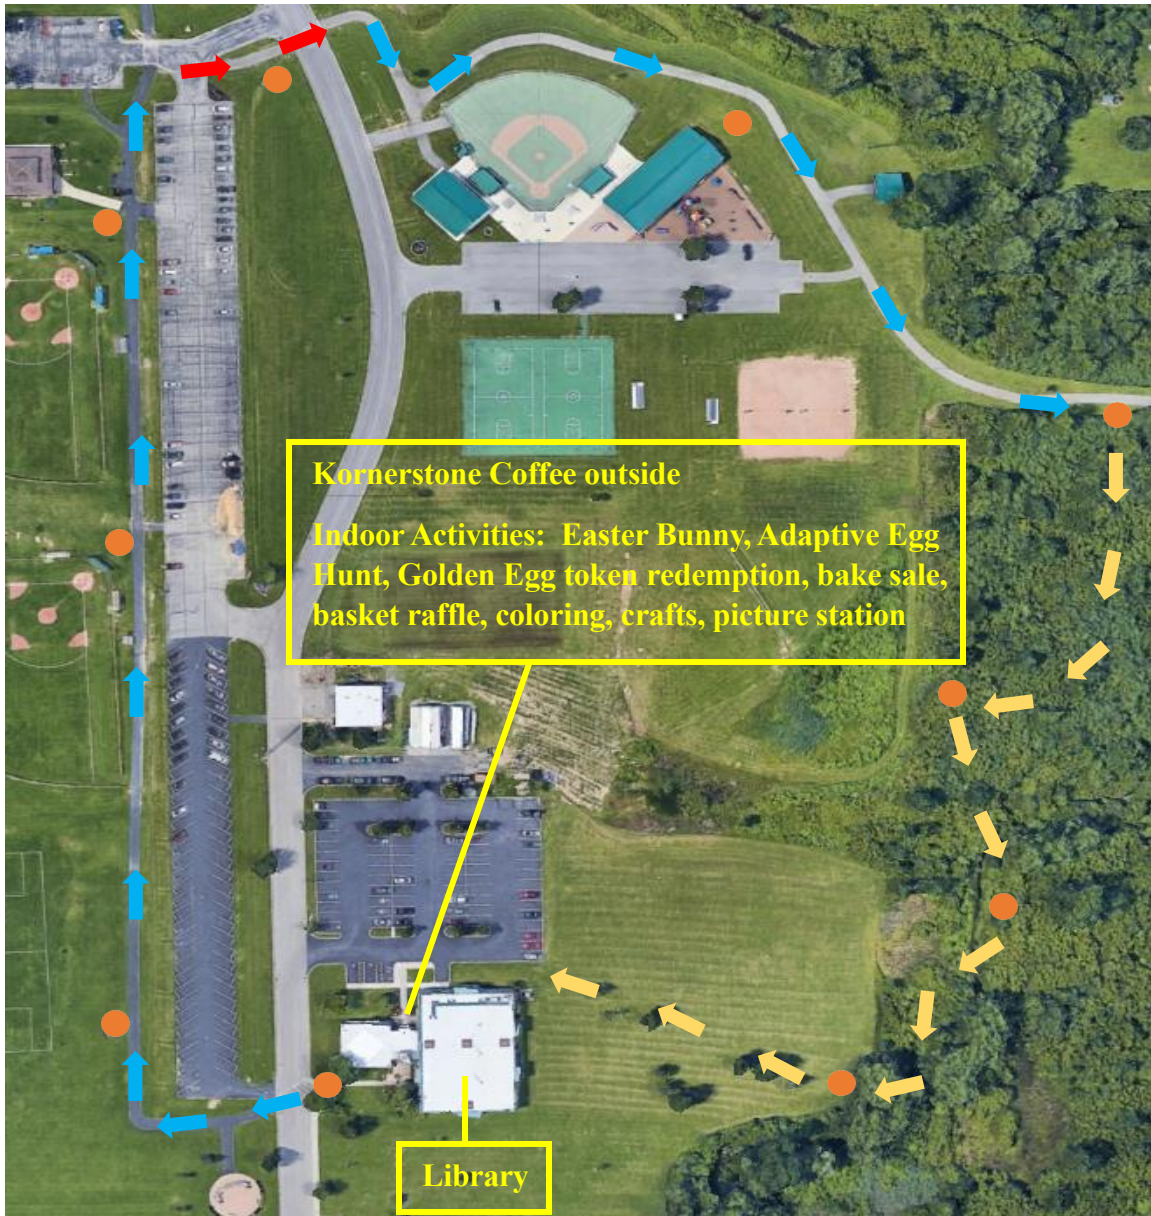

Easter Egg Trail Map

2024 Easter Egg Trail Map - Friday, March 29

Trail Open 10:00 a.m. – 11:30 p.m. – come anytime – plenty of eggs

Visit <https://grandislandny.myrec.com> for more details

Easter Egg Trail – you may start anywhere on the trail, entire trail takes approximately 30 minutes

➡ Paved Surface Trail ➡ Wood Chip and Natural Surface Trail

● Egg Station – look for the wood cut outs and staff handing out Easter Eggs

➡ Halfway Point – from the library – approximately 15 minutes to the halfway point

Golden Egg Prizes

Be sure to check inside your eggs for this 2-sided token

Bring token to Rec. Dept. table inside the library