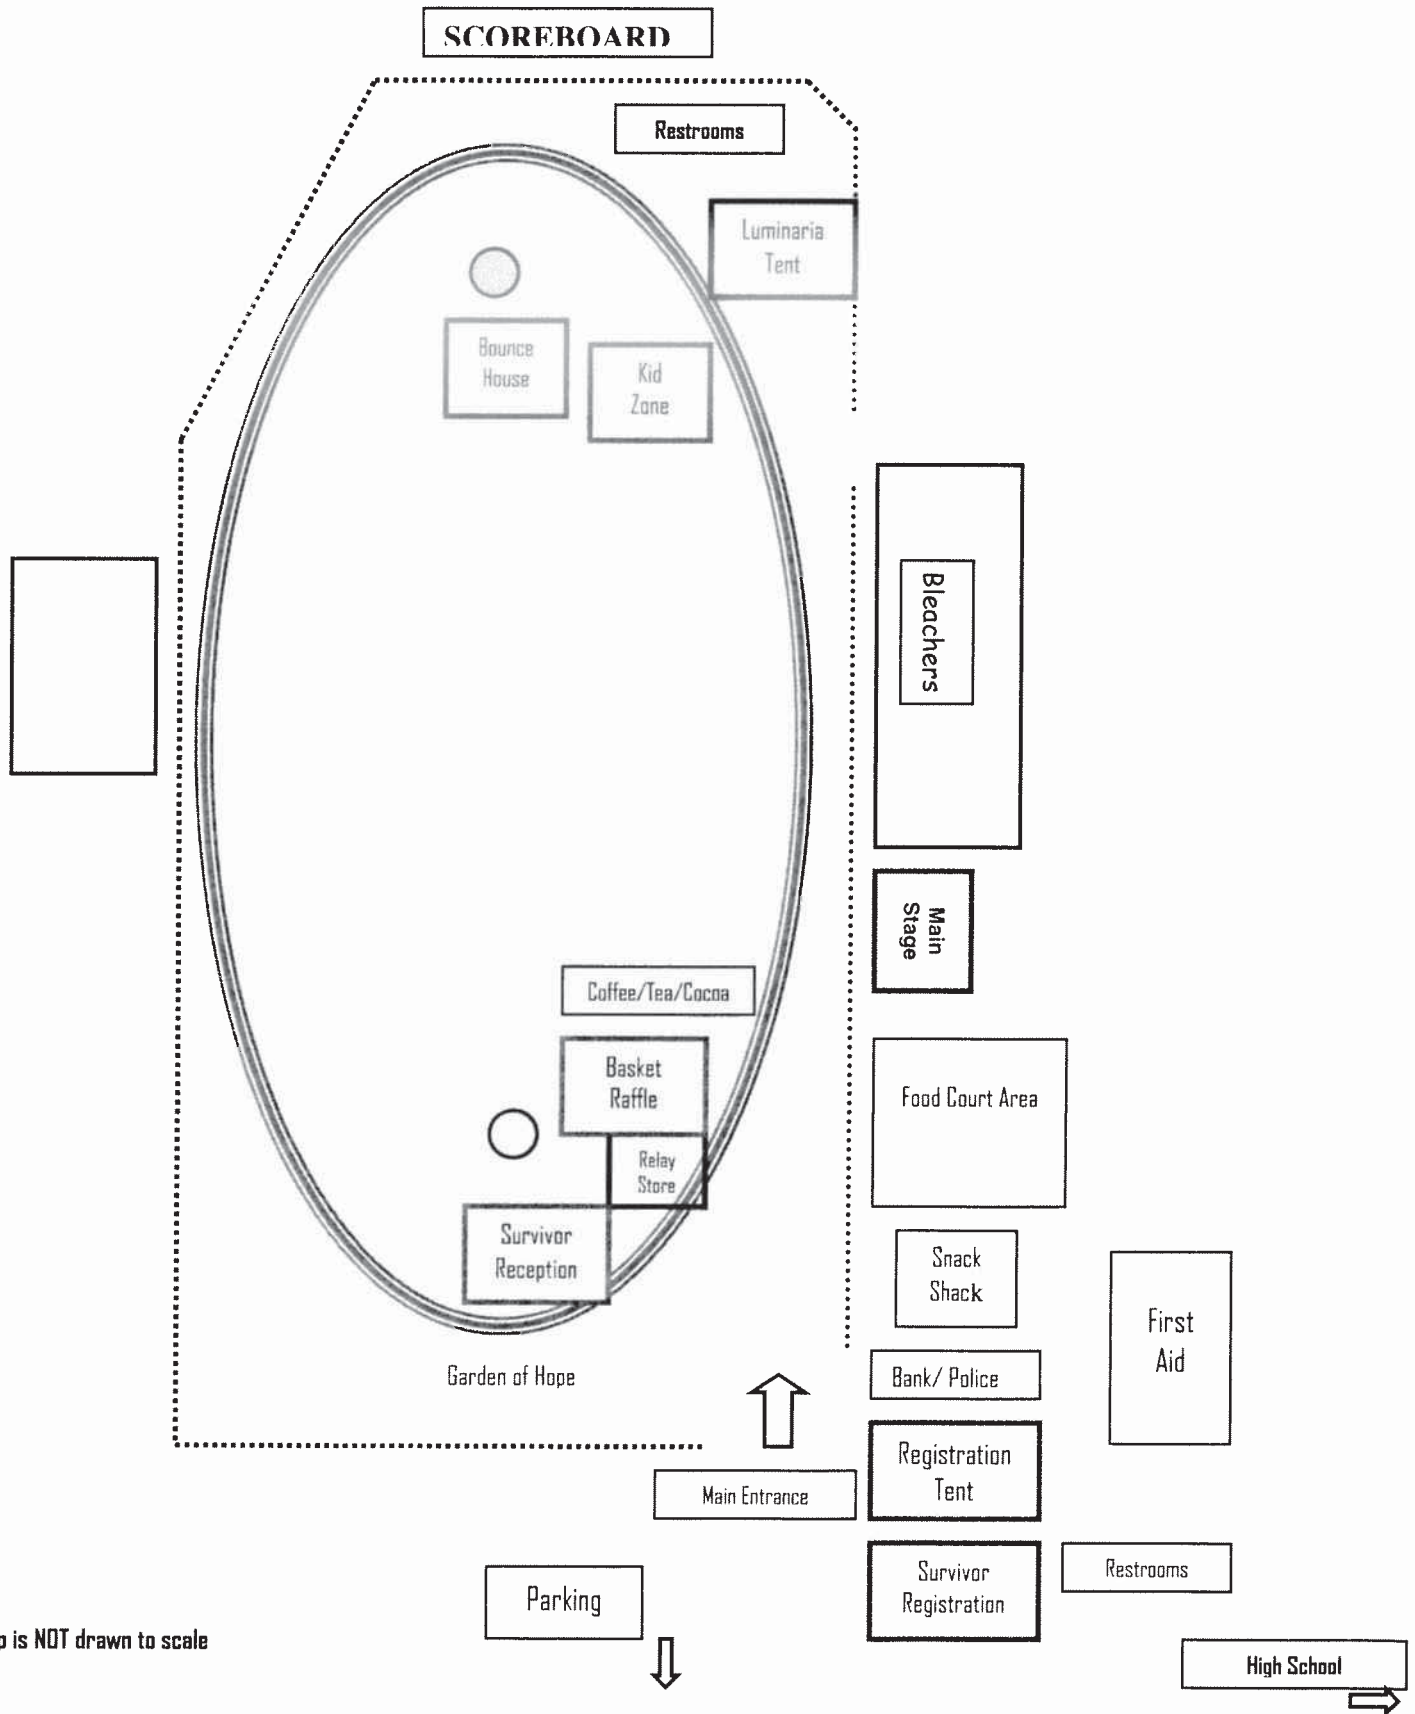

Grand Island Relay For Life Site Layout 2012

* Map is NOT drawn to scale