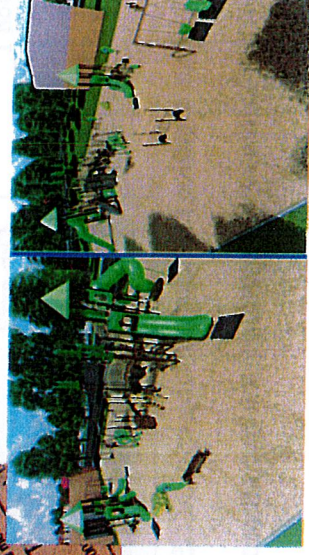

## Charlotte Sidway Elementary

Charlotte Sidway Elementary school, the Universal Pre-Kindergarten, Kindergarten and First grade school for our community has a children's exercise and play area that has seen better days. The existing playground is over 25 years old. It is no longer feasible to be repaired. We have designed a state of the art, all-inclusive playground and we are very close to achieving our goal!! We are reaching out to the community to help us finish the project. We would love for the children on Grand Island to walk down this new brick path and see the names of every family, friend, business and community member that helped paved the way to the new playground!