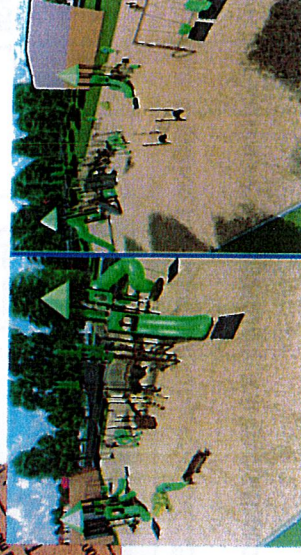

Pave the way to play!

Charlotte Sidway Elementary

Charlotte Sidway Elementary school, the Universal Pre-Kindergarten, Kindergarten and First grade school for our community has a children's exercise and play area that has seen better days. The existing playground is over 25 years old. It is no longer feasible to be repaired. We have designed a state of the art, all-inclusive playground and we are very close to achieving our goal!! We are reaching out to the community to help us finish the project. We would love for the children on Grand Island to walk down this new brick path and see the names of every family, friend, business and community member that helped paved the way to the new playground!