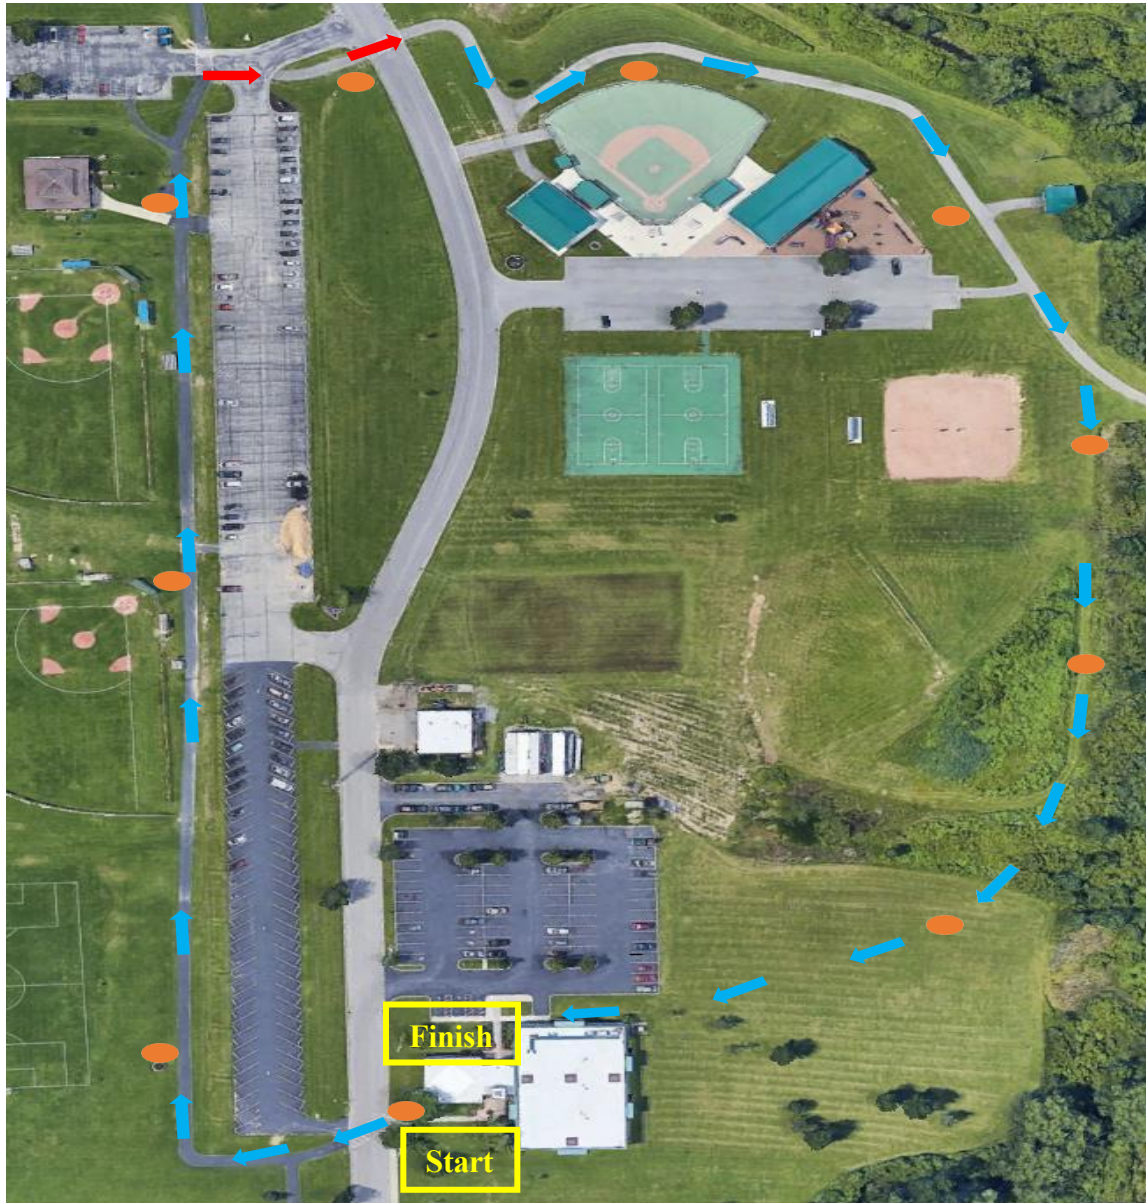

# Easter Egg Trail Map

2023 Easter Egg Trail Map - Friday, April 7

Trail Open 10:00 a.m. – 11:30 p.m. – come anytime – plenty of eggs

Visit <https://grandislandny.myrec.com> for more details

● Egg Station – look for the wood cut outs and staff handing out Easter Eggs

➔ Easter Egg Trail – trail starts and finishes at the library, activities inside the library

➔ Halfway Point – trail takes approximately 30 minutes to walk – 15 minutes to the halfway point and back or 30 minutes to walk the entire trail

## Golden Egg Prizes

Be sure to check inside your eggs for this 2-sided token

Bring token to Rec. Dept. table inside the library